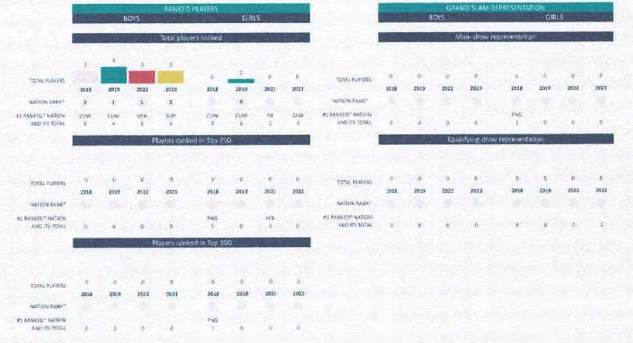

REGION Oceania REGIONAL ASSOCIATION Oceania Tennis Federation (OTF) DEVELOPMENT ELIGIBILITY TIER 1 ITF MEMBERSHIP 2024 Class C POPULATION 342,325 POPULATION (FEMALE %) 49.2%

PARTICIPATION

PERFORMANCE - JUNIOR

PERFORMANCE - PROFESSIONAL