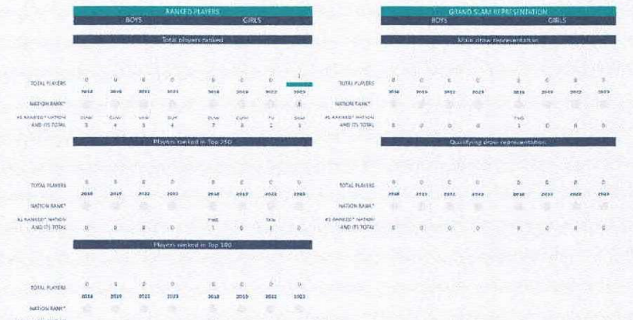

REGION Oceania REGIONAL ASSOCIATION Oceania Tennis Federation (OTF) DEVELOPMENT ELIGIBILITY TIER 1 ITF MEMBERSHIP 2024 Class C POPULATION - POPULATION (FEMALE %) -

**PARTICIPATION**

**PERFORMANCE - JUNIOR**

Rank among nations | % change measured against previous year | > 10% decrease | ±10% change | >10% increase

**PERFORMANCE - PROFESSIONAL**