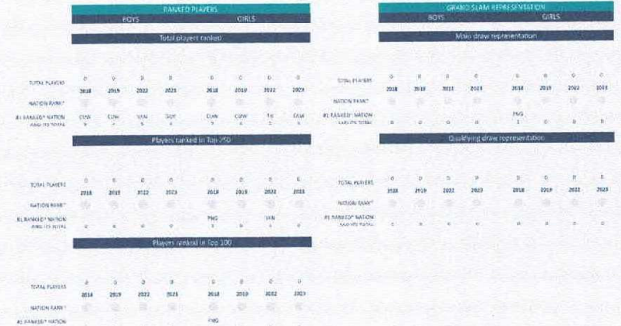

PERFORMANCE - JUNIOR