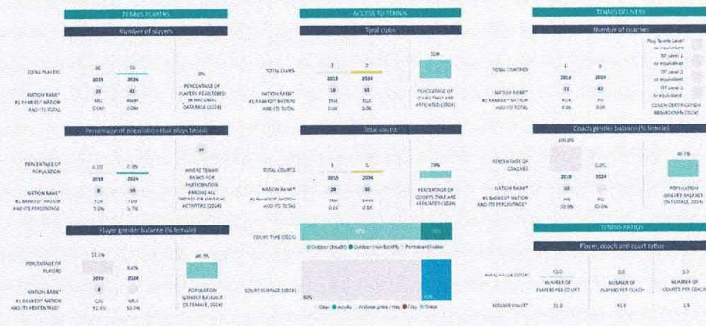

Palau, Democratic Republic of PLW

Palau Tennis Federation

REGION
Oceania

REGIONAL ASSOCIATION
Oceania Tennis Federation (OTF)

DEVELOPMENT ELIGIBILITY TIER
1

ITF MEMBERSHIP 2024
Class C

POPULATION
18,051

POPULATION (FEMALE %)
46.7%

PARTICIPATION