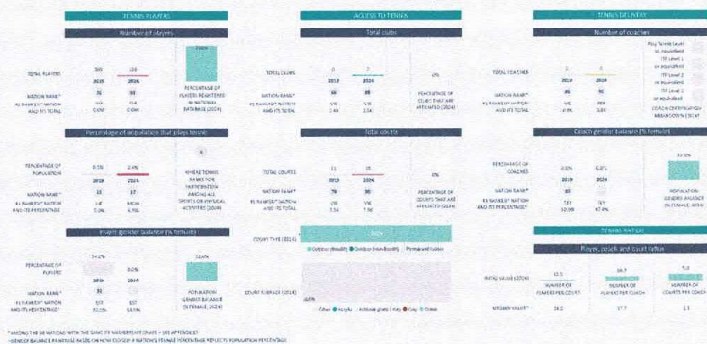

# Northern Mariana Islands NMI

Northern Mariana Islands Tennis Association

REGION: Oceania | REGIONAL ASSOCIATION: Oceania Tennis Federation (OTF) | DEVELOPMENT ELIGIBILITY TIER: 2 | ITF MEMBERSHIP 2024: Class B 1 Share | POPULATION: 50,025 | POPULATION (FEMALE %): 52.0%

## PARTICIPATION

## PERFORMANCE - JUNIOR

Rank among nations | % change measured against previous year | >10% decrease | ±10% change | >10% increase