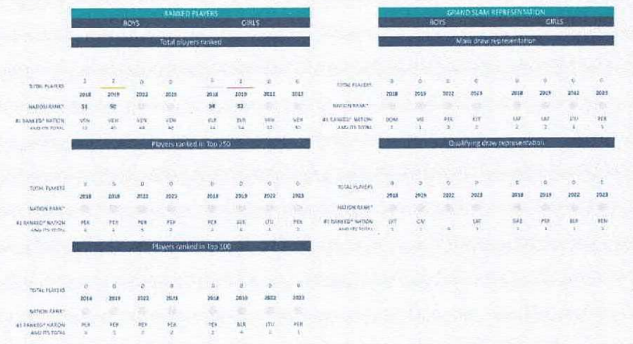

# Northern Mariana Islands NMI

Northern Mariana Islands Tennis Association

REGION: Oceania | REGIONAL ASSOCIATION: Oceania Tennis Federation (OTF) | DEVELOPMENT ELIGIBILITY TIER: 2 | ITF MEMBERSHIP 2024: Class B 1 Share | POPULATION: 50,025 | POPULATION (FEMALE %): 52.0%

## PARTICIPATION

## PERFORMANCE - JUNIOR

Rank among nations | % change measured against previous year | >10% decrease | ±10% change | >10% increase