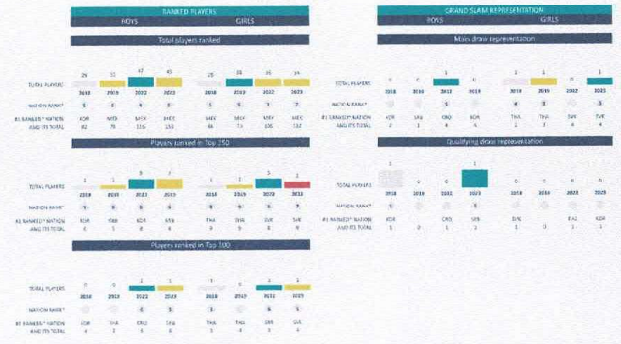

REGION Oceania REGIONAL ASSOCIATION Oceania Tennis Federation (OTF) DEVELOPMENT ELIGIBILITY TIER 2 ITF MEMBERSHIP 2024 Class B 7 Shares POPULATION 5,111,400 POPULATION (FEMALE %) 50.4%

PARTICIPATION

PERFORMANCE - JUNIOR

Rank among nations | % change measured against previous year | > 10% decrease | s ±10% change | > 10% increase

PERFORMANCE - PROFESSIONAL

\*RANKING THE NATIONS WITH THE SAME ITF MEMBERSHIP SHARE - SEE APPENDIX