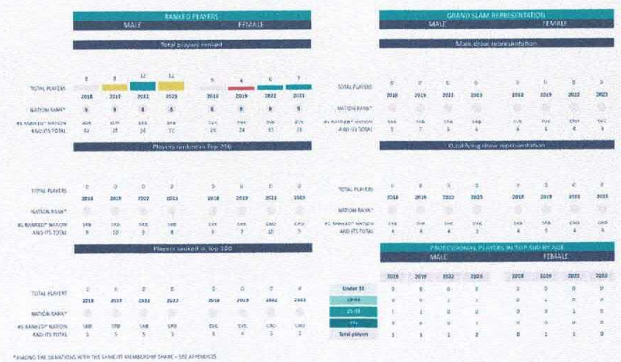

REGION Oceania REGIONAL ASSOCIATION Oceania Tennis Federation (OTF) DEVELOPMENT ELIGIBILITY TIER 2 ITF MEMBERSHIP 2024 Class B 7 Shares POPULATION 5,111,400 POPULATION (FEMALE %) 50.4%

PARTICIPATION

PERFORMANCE - JUNIOR

Rank among nations | % change measured against previous year | > 10% decrease | s ±10% change | > 10% increase

PERFORMANCE - PROFESSIONAL

\*RANKING THE NATIONS WITH THE SAME ITF MEMBERSHIP SHARE - SEE APPENDIX