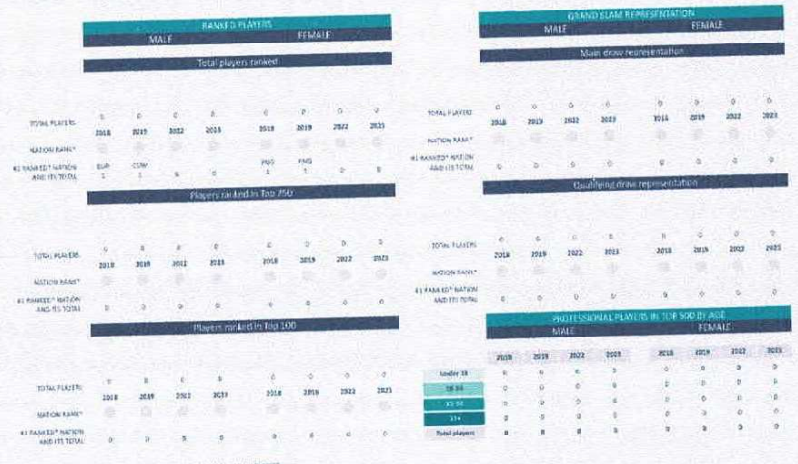

PERFORMANCE - PROFESSIONAL