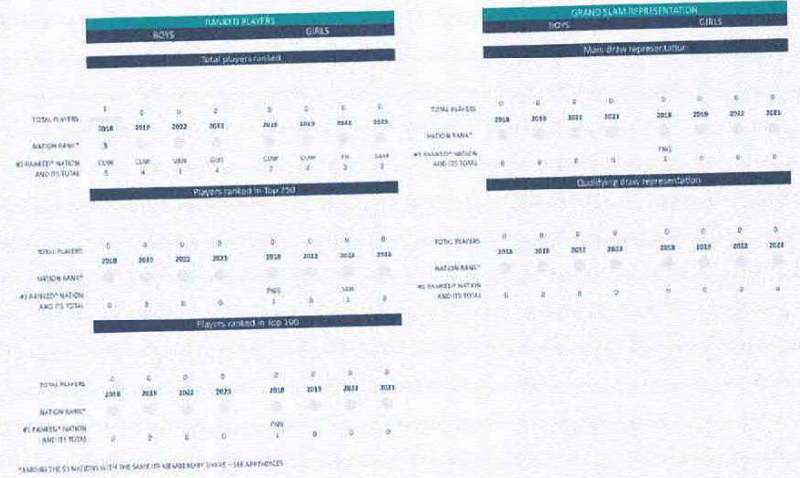

PERFORMANCE - JUNIOR